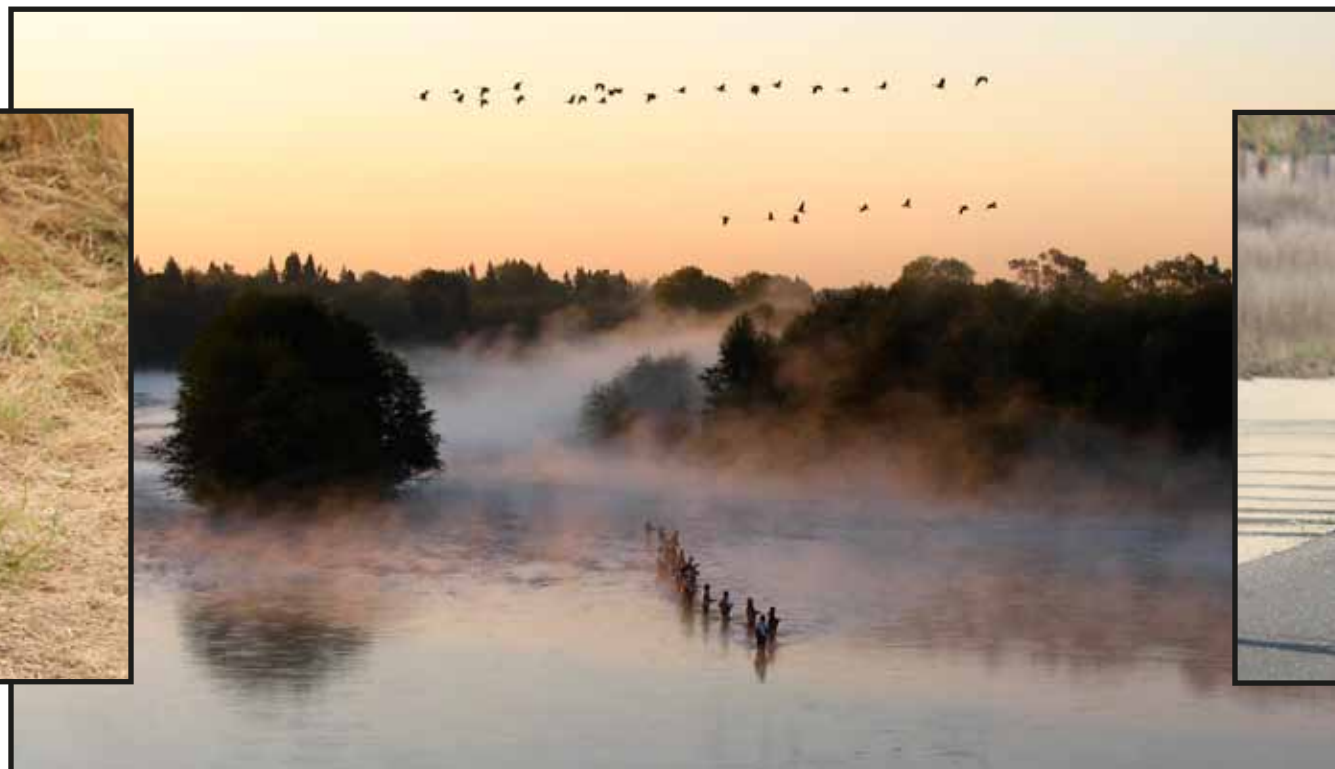

## AMERICAN RIVER PARKWAY

Sacramento Region, California

Photographs courtesy of Guy Galante

### In recognition of the Sacramento area's "Crown Jewel" A Collaborative Regional Treasure

The American River Parkway provides important natural plant and wildlife habitats, a high-quality water source, a critical floodway and a unique recreation area and bike trail in the heart of a largely metropolitan area of 1.3 million people. The Parkway concept began with the voluntary efforts of visionaries, advocates for preservation and enhancement of fishery, wildlife, and recreation values of the Lower American River and its original 23-mile corridor. The American River Parkway represents the sustained efforts of thousands of dedicated volunteers working collaboratively and a team of entities with jurisdictional and/or management responsibilities, to protect the vision with a plan that safeguards the almost 5000 Parkway acres of diverse recreation, environmental, business and community interests of the Sacramento Region.